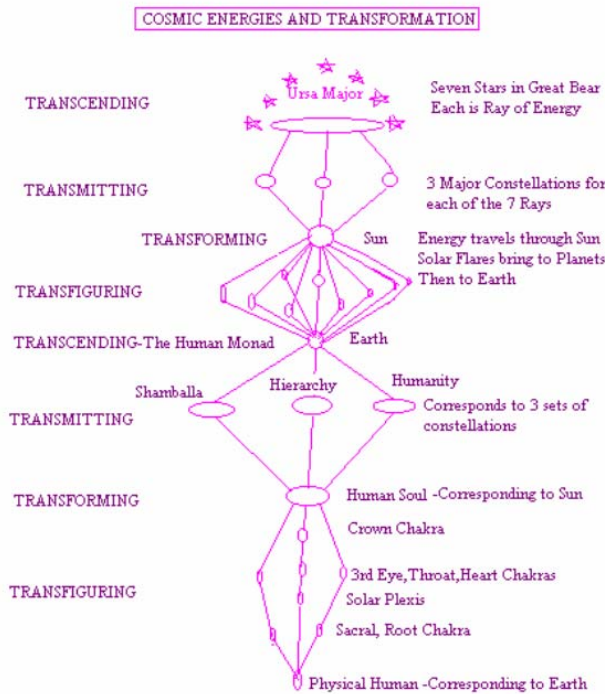

The Virgo Super cluster of Universes is our Home

All energy starts from Virgo-Love (First Mother)
and Ursa Major – Bear-Intellect (First Father)

This is where all energies from any universes in the superclusters gather for transmission to our solar system. Virgo is connected to Venus, which is the energy of love, and Ursa Major is connected to Saturn, for the intellect energies and linear time in our galaxy.

First Causal Energy Pattern Sets the Magnetic Grid

- Ursa Major, the Bear sends magnetic energy to 7 stars in the form of 7 rays to 7 solar systems
- Ours is #7.
- Combines with Sirius & Pleiades, then enters through Orion Keyhole, to our Sun and then to the planets.
- Dynamic energy which is Electric Fire for life forms in all systems.

Causal Energy Pattern #2 Sets Linear Time

- Ursa Major, the Bear, combines with Leo and comes through the Keyhole of Orion directly to Saturn in our solar system, which creates linear time.
- This is the only pattern that forms in this manner.
- Magnetic-Solar energy

The Cosmic Energies of Transformation

After the three causal energies of the magnetic, time and electromagnetic grids formed in the multi-universes, life in all its myriad of forms needed to have a purpose. The Seven Stars in Ursa Major, the Great Bear were activated by Source/God to transmit continuous pulsars or rays throughout the multi-universes and each ray would activate a purpose for experience of all living forms. The chart shows the patterns of movement all the way down to the human form. The next section will explain the seven rays.