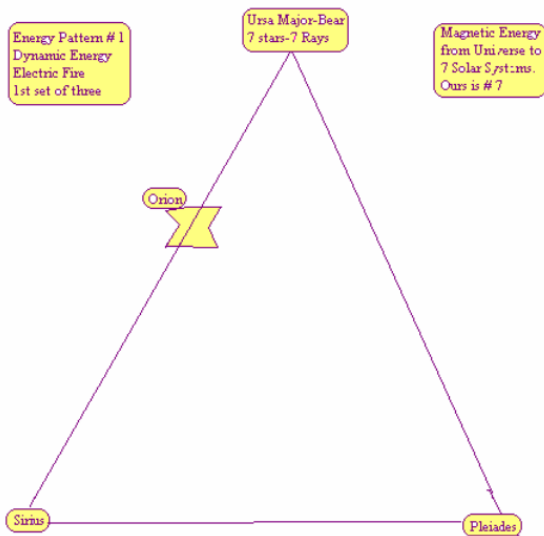

Keyhole in Orion's Belt

- Our Solar System is on the arm of Sagittarius, next to the Orion arm
- As the energies enter our galaxy in patterns of three, they must come through the Central Sun of the Pleiades and then the Keyhole on Orion's belt, shown as yellow star and pictured below

The Galactic plane

- Our entire solar system rotates at a severe angle called an ecliptic plane.
- The view of the Milky Way Galaxy from this angle makes it look like a flat galactic disc with a bulge as the central sun.

First Causal Energy Pattern Sets the Magnetic Grid

- Ursa Major, the Bear sends magnetic energy to 7 stars in the form of 7 rays to 7 solar systems
- Ours is #7.
- Combines with Sirius & Pleiades, then enters through Orion Keyhole, to our Sun and then to the planets.
- Dynamic energy which is Electric Fire for life forms in all systems.

The Cosmic Energies of Transformation

After the three causal energies of the magnetic, time and electromagnetic grids formed in the multi-universes, life in all its myriad of forms needed to have a purpose. The Seven Stars in Ursa Major, the Great Bear were activated by Source/God to transmit continuous pulsars or rays throughout the multi-universes and each ray would activate a purpose for experience of all living forms. The chart shows the patterns of movement all the way down to the human form. The next section will explain the seven rays.