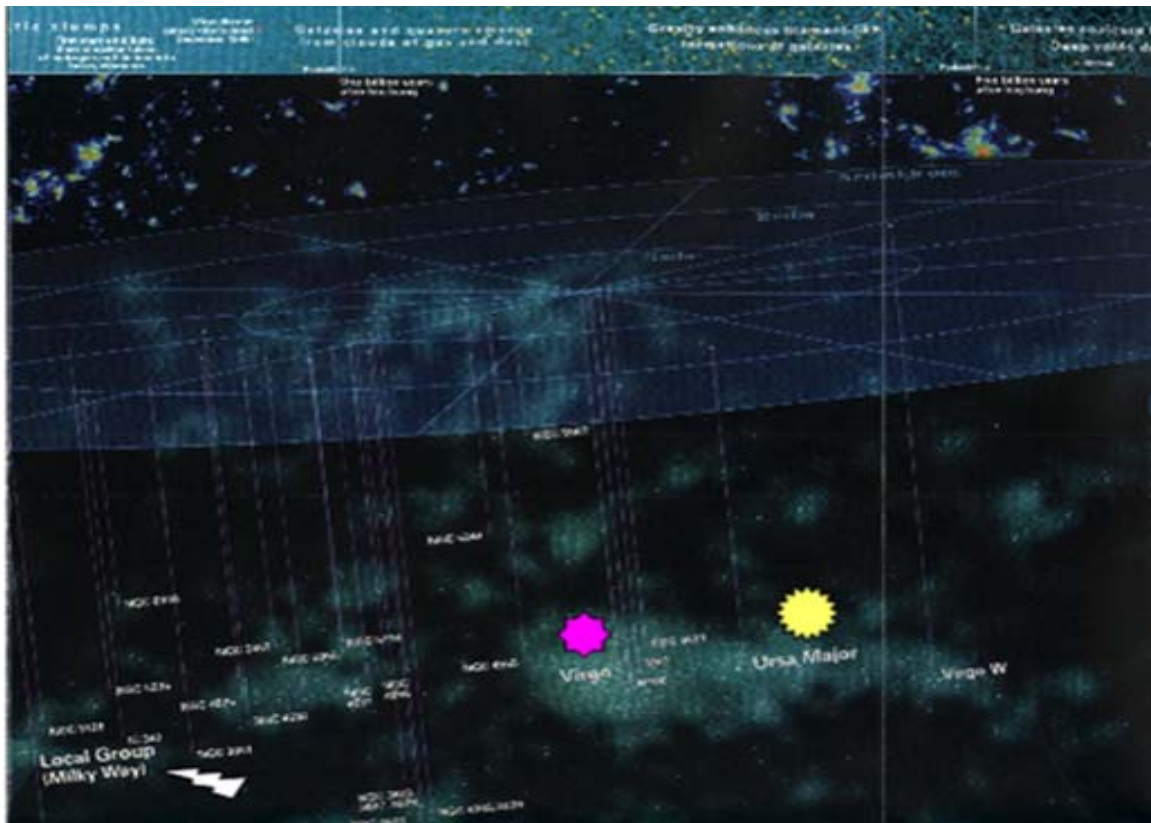

The Virgo Super cluster of Universes is our Home

All energy starts from Virgo-Love (First Mother)
and Ursa Major – Bear-Intellect (First Father)

This is where all energies from any universes in the superclusters gather for transmission to our solar system. Virgo is connected to Venus, which is the energy of love, and Ursa Major is connected to Saturn, for the intellect energies and linear time in our galaxy.

These are the primary energies of creation that begin the process of developing and activating all life forms in the superclusters.