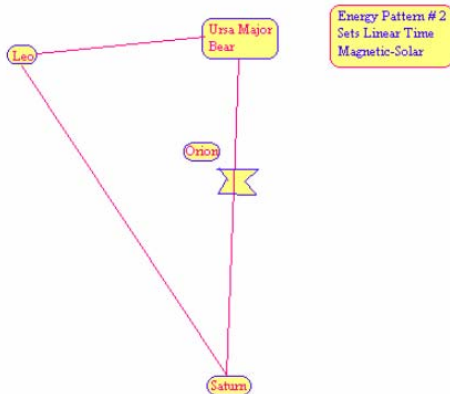

Keyhole in Orion's Belt

- Our Solar System is on the arm of Sagittarius, next to the Orion arm
- As the energies enter our galaxy in patterns of three, they must come through the Central Sun of the Pleiades and then the Keyhole on Orion's belt, shown as yellow star and pictured below

The Galactic plane

- Our entire solar system rotates at a severe angle called an ecliptic plane.
- The view of the Milky Way Galaxy from this angle makes it look like a flat galactic disc with a bulge as the central sun.

First Causal Energy Pattern Sets the Magnetic Grid

- Ursa Major, the Bear sends magnetic energy to 7 stars in the form of 7 rays to 7 solar systems
- Ours is #7.
- Combines with Sirius & Pleiades, then enters through Orion Keyhole, to our Sun and then to the planets.
- Dynamic energy which is Electric Fire for life forms in all systems.

Causal Energy Pattern #2 Sets Linear Time

- Ursa Major, the Bear, combines with Leo and comes through the Keyhole of Orion directly to Saturn in our solar system, which creates linear time.
- This is the only pattern that forms in this manner.
- Magnetic-Solar energy